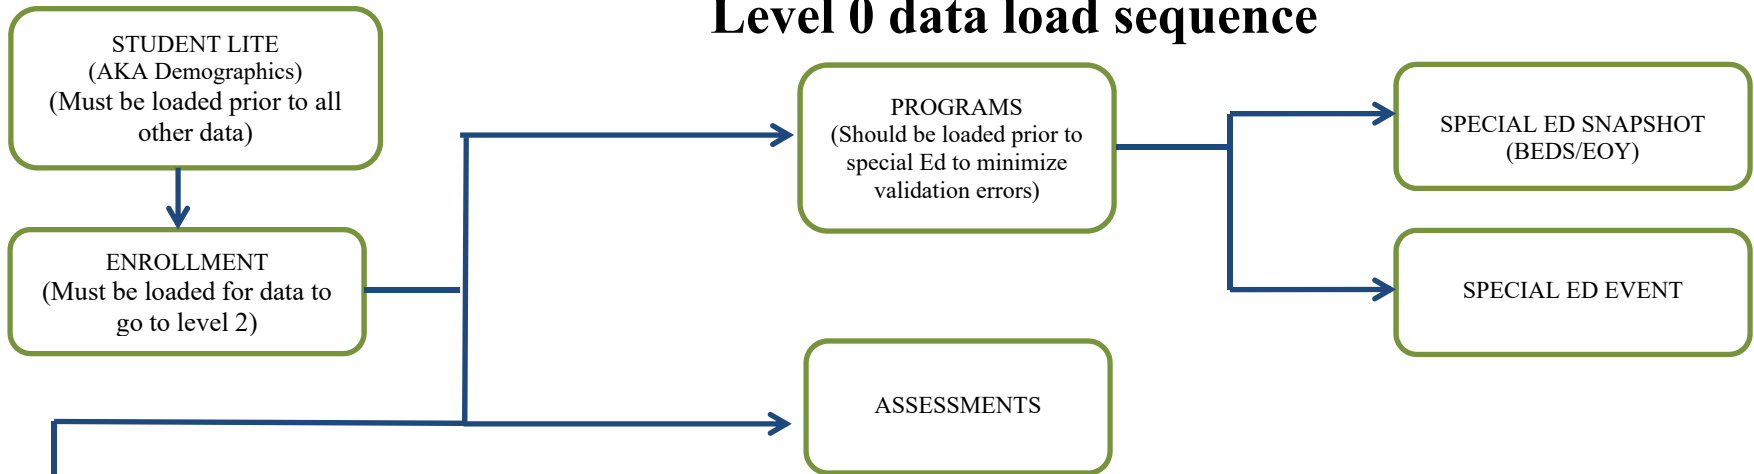

Level 0 data load sequence

Load ALL data Left to right
 Load **Location M.P., Staff Snapshot and Course** prior to dependent data elements
 Green Dimensions Load once per year (and only when updated)

Level 0 Support
631-218-4195