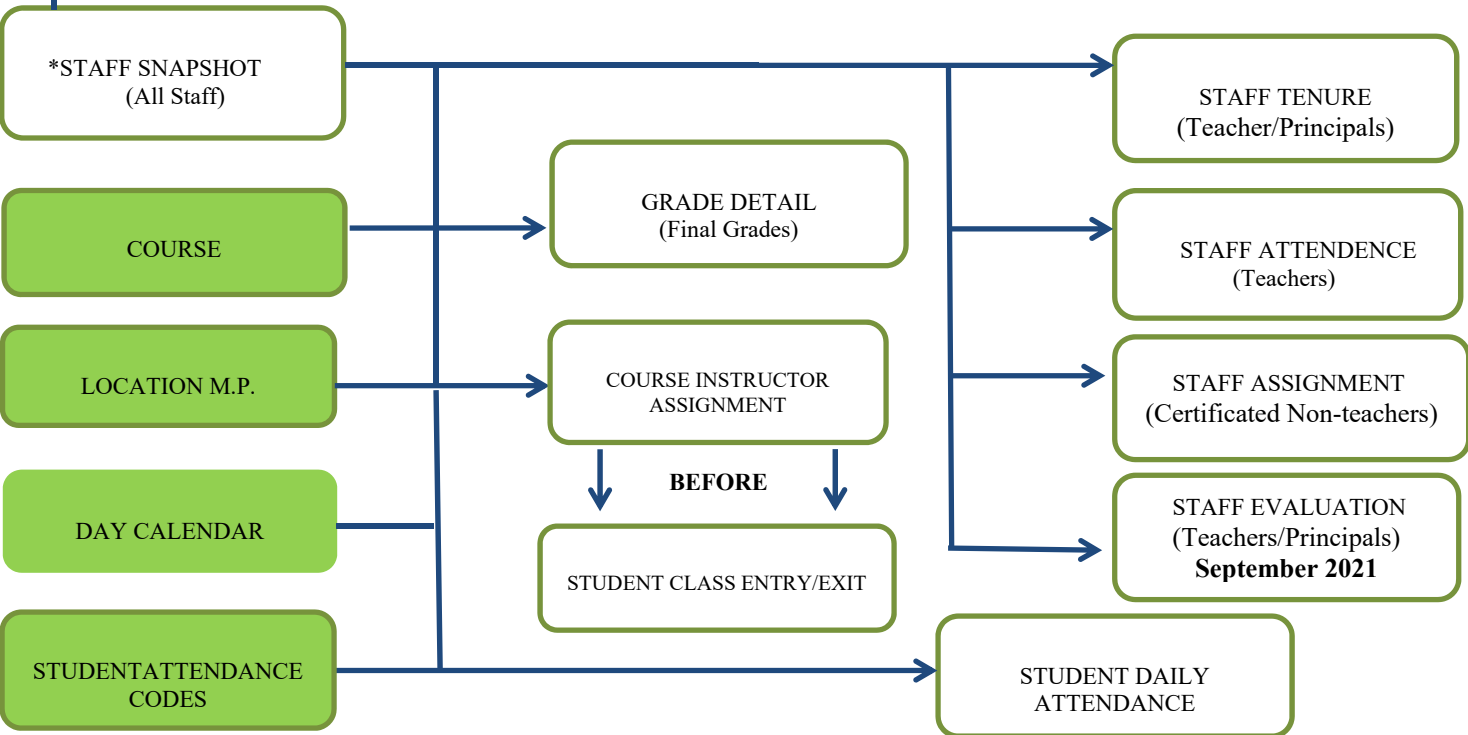

Level 0 data load sequence

Load ALL data Left to right
 Load **Location M.P., Staff Snapshot and Course** prior to dependent data elements
 Green Dimensions Load once per year (and only when updated)

Level 0 Support
631-218-4195